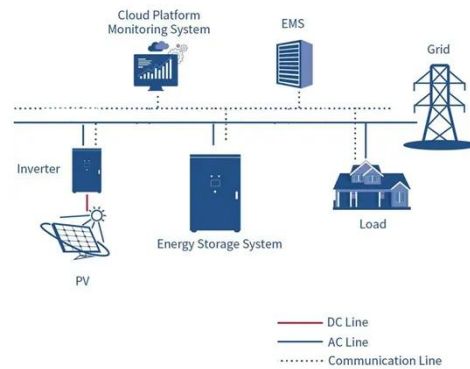

Best Inverters for Lithium Batteries to Power Your Off-Grid and ...

Below is a comparison table summarizing some top-rated inverters and inverter-inclusive setups that work well with lithium batteries for various

applications including RVs, solar systems, and ...

12V Lithium Battery to Inverter: Key Applications and Benefits for

Whether you're powering a tiny home, a solar farm, or an adventure-ready RV, the combination of a 12V lithium battery and an inverter is like having a silent, reliable partner that never lets you down.