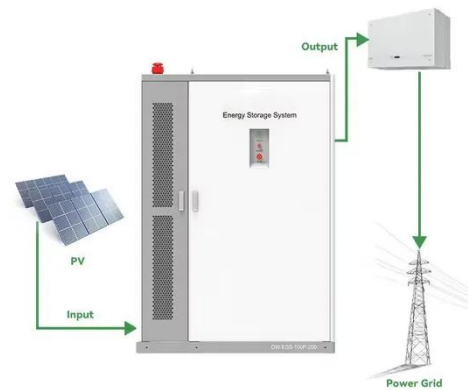

Switches - Mouser Romania

Switches are in stock with same-day shipping at Mouser Electronics from industry leading manufacturers. Mouser is an authorized distributor for switch manufacturers such as Apem, C& K, ...