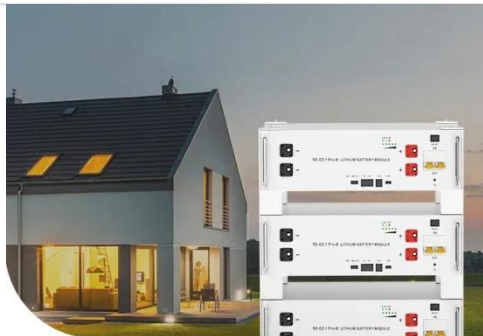

Low Voltage Lithium Battery

6000+ Cycle Life

Outdoor Battery Cabinet

It provide a secure thermally managed environment for backup battery systems for telecommunications and cable applications. With durable sandwich panel construction, this air-con.

Huijue HJ-ZB Site Battery Cabinet

Huijue Group's HJ-ZB Site Battery Cabinet is a modular, outdoor-ready lithium battery solution for telecom base stations, industrial power backup, and