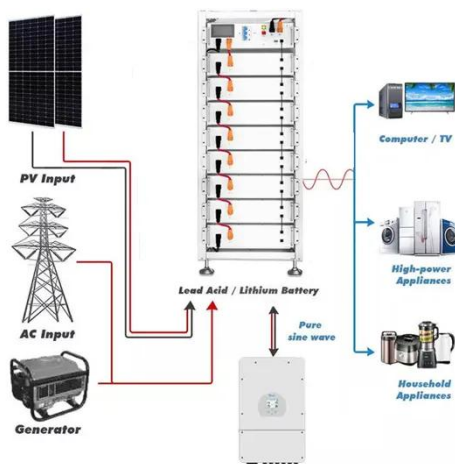

Effective outdoor cabinet system integration is crucial for maintaining the reliability and performance of critical emergency infrastructure at base stations. To ensure optimal functionality, it is essential to follow certain ...

Key Trends & Innovations in Outdoor Cabinets KDST Custom Outdoor

Explore the latest trends in telecom power systems, including advancements in outdoor telecom cabinets, IP rated enclosures, solar power solutions, and battery technologies. Learn how innovations are reshaping the ...

Outdoor Telecom Cabinets: Providing Power and Protection for

Understand how outdoor telecom equipment cabinets deliver reliable power protection and thermal stability for modern communication networks.