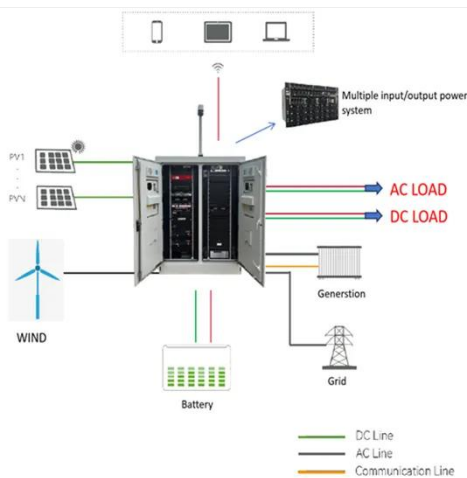

Solar Roof Fasteners Solutions

These include color steel tiles, galvanized steel, aluminum tiles, composite metal roof panels, and building-integrated BIPV metal structures. Whether it's a lightweight bracket, sealed underlayment, ...