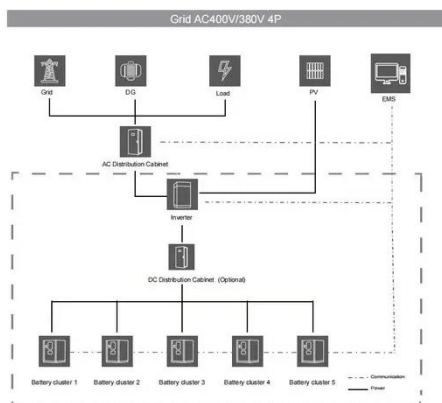

# Communication equipment used by base stations

## Communication equipment used by base stations

### The Base Station in Wireless Communications: The Key to Modern

Equipped with an electromagnetic wave antenna, often placed on a tall mast, the base station enables communication between mobile terminals (such as mobile phones or pagers) and the fixed part of ...