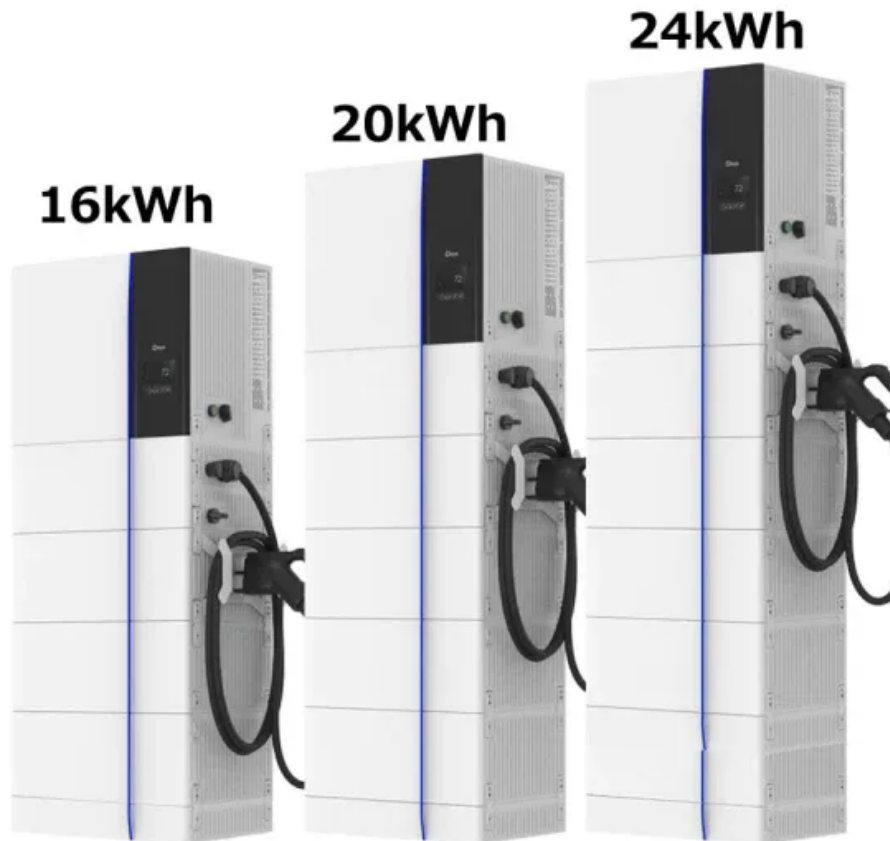

## Cote d Ivoire inverter 48v to 220v

Standard 20ft containers

Standard 40ft containers