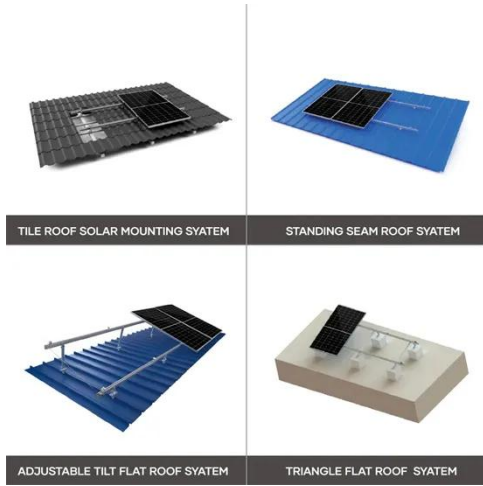

DC Service Quality for Telecommunication Energy Storage Cabinets

DC Power for Data Centers

As data center energy consumption continues to increase, various options are being considered that could improve the efficiency of existing data centers. Powering data centers with DC power instead ...

Telecommunication Power Solutions , DEWEN UPS & DC Systems

Discover DEWEN's telecom power solutions: high-efficiency rectifiers, modular UPS systems, outdoor hybrid cabinets, and solar-ready systems. Reliable energy from 5G towers to hyperscale data centers.

Solar Modules + Energy Storage: Power Supply Assurance for Off ...

Solar Module systems combined with advanced energy storage provide reliable, uninterrupted power for off-grid telecom cabinets. Continuous power availability ensures network ...

Purcell Systems , Equipment