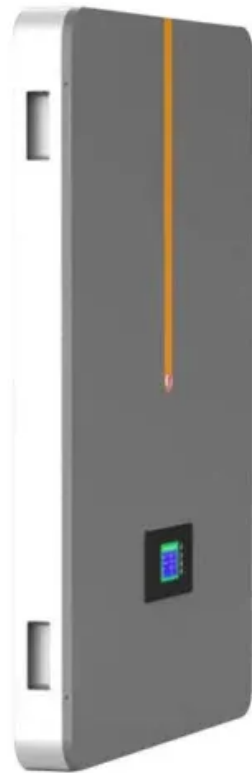

DC Service Quality for Telecommunication Energy Storage Cabinets in Farms

Overview

Solar Module systems combined with advanced energy storage provide reliable, uninterrupted power for off-grid telecom cabinets. Continuous power availability ensures network uptime and service quality in remote locations, even during grid failures or low sunlight. 5 percent of total electricity consumption in the United States¹ The EPA report further estimates that at the current trend, by 2011 the national energy consumption by servers and data. Telecom networks demand uninterrupted, high-efficiency power — from 5G small cells and BTS sites to core data hubs. DEWEN delivers complete power solutions, combining DC systems, AC UPS, and hybrid outdoor cabinets with batteries and monitoring, ensuring reliability across the entire telecom. Purcell Systems' solutions specifically address operators and service providers' needs for durable equipment enclosures, modular cabinets, advanced surge protection technology, optimal battery backup enclosures, superior power management, and complete climate control cabinets, for equipment. This is where energy-efficient outdoor telecom cabinets come in, playing a vital role in reducing energy use while maintaining high reliability and performance standards. By incorporating advanced cooling, intelligent monitoring, and efficient power systems, modern cabinets allow network operators. Discover AZE's advanced All-in-One Energy Storage Cabinet and BESS Cabinets – modular, scalable, and safe energy storage solutions. Featuring lithium-ion batteries, integrated thermal management, and smart BMS technology, these cabinets are perfect for grid-tied, off-grid, and microgrid.