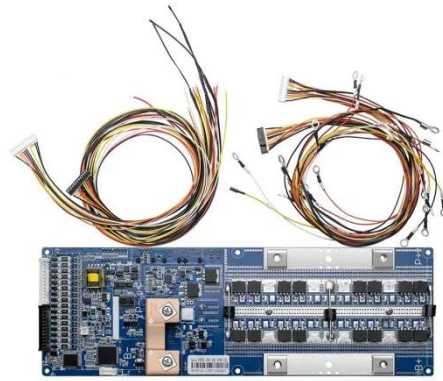

How do you change a fuel pump in a 2000 Daewoo nubira?

On a 2002 Daewoo Nubira, the fuel pump is located inside the fuel tank. To access it, you'll typically need to remove the rear seats and the access panel or drop the fuel tank itself.