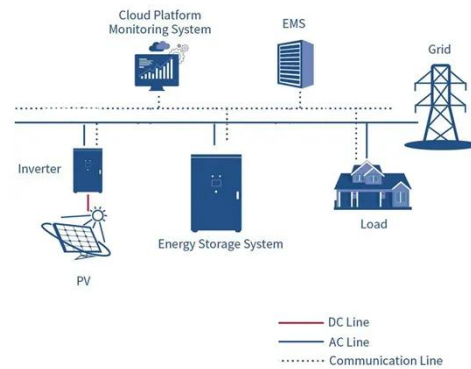

generation and storage for off-grid or ...

8 kW SolarEdge Kits

These 8 kW size grid-connected solar kits include solar panels, SolarEdge inverter, module optimizers, rack mounting system, hardware, cabling, permit plans and instructions.

DETAILS AND PACKAGING

- 1 USER MANUAL PDF
- 2 RJ45 Cable For RS485/CAN
- 3 Battery in Parallel Cables
- 4 RJ45 TO USB Monitor Cable
- 5 M8 Terminal*4

Solar Inverter 8kW for sale , eBay

Get the best deals for Solar Inverter 8kW at eBay . We have a great online selection at the lowest prices with Fast & Free shipping on many items!

8kW Solar Inverter: Complete Buyer's Guide & Top Models 2025

Expert guide to 8kW solar inverters. Compare top models, installation tips, and real performance data. Find the best inverter for your home solar system.