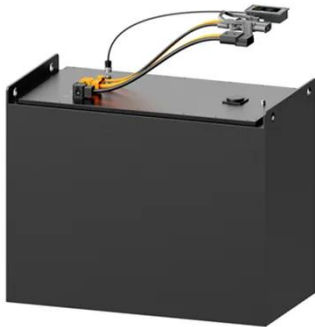

### How do you change a fuel pump in a 2000 Daewoo nubira?

On a 2002 Daewoo Nubira, the fuel pump is located inside the fuel tank. To access it, you'll typically need to remove the rear seats and the access panel or drop the fuel tank itself.