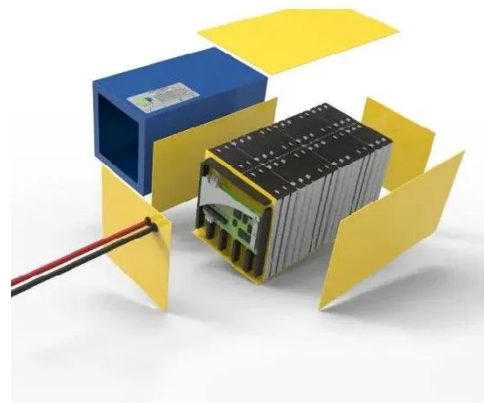

Fortress Power eSpire Mini 30kW Inverter

Traditional commercial storage requires sourcing separate inverters, batteries, BMS, and HVAC systems, then integrating them on-site. The eSpire Mini arrives pre-configured and tested, drastically ...