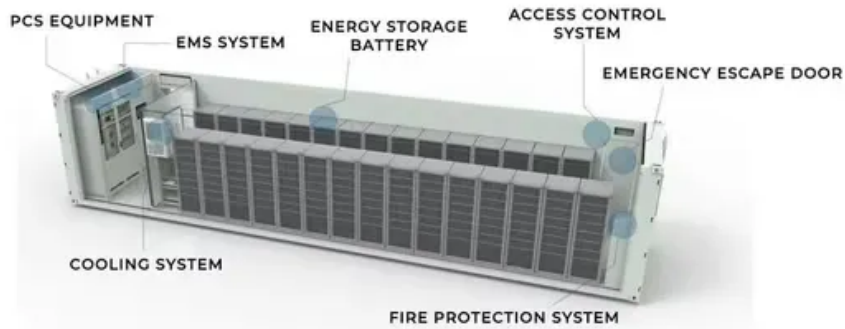

Delivery time for 30kW inverter cabinet