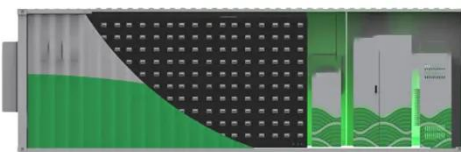

Lithium-Ion Battery Storage Cabinet

Discover the Americase Lithium-Ion Battery Storage Cabinet, a fire-resistant, compliant solution for secure lithium-ion battery storage and safety.