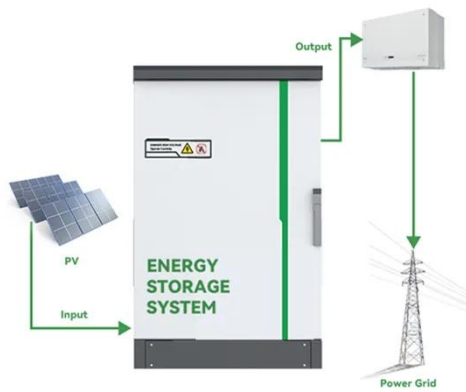

industrial applications. Designed to protect battery systems, these cabinets

...