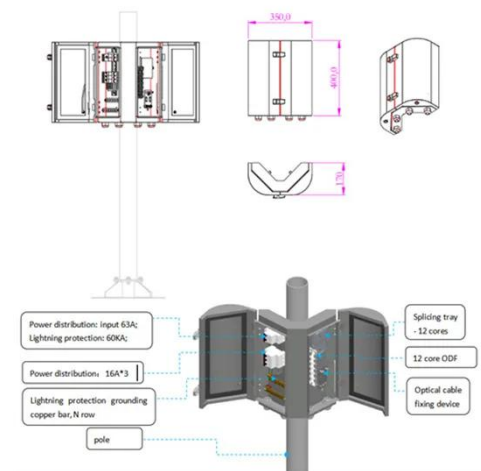

## Minuteman MMCAB42S10K Power Cabinet, 42U Cabinet Enclosure, ...

These premium 42U and 24U Enclosure Power Cabinets come fully assembled with a pre-installed UPS to kickstart power efficiency for all your applications. Packed with features to ensure long term ...

## 42U Server Rack Cabinet, Standard-Depth , Eaton

The SmartRack 42U Standard-Depth Rack Enclosure Cabinet protects sensitive electronic equipment from harsh conditions that would overwhelm a typical rack enclosure, including falling dirt, dust, drips ...

## 42U 4Post Open Battery Energy Storage Rack Cabinet , AZE

Designed with ease of use in mind, this 42U rack offers easy-to-read markings

for both rack units (U) and depth, with a wide range of mounting depth adjustments (22 - 40in) that make it easy to adapt ...

### 42u Network Server Rack with 32A 230V Power Distribution Unit

Users can access the metered cabinet PDU over Ethernet or RS485. This series of products can be widely used in IDC, banks, securities, government, enterprises and other data center room. Plug ...