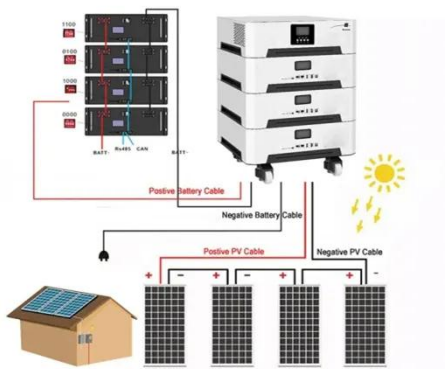

## EDGERACK INDUSTRIAL 8M CABINET FOR INDUSTRIAL EDGE COMPUTING

Edge computing using a 200kWh lead-acid battery cabinet from Brazil. Recently, photovoltaic (PV) with energy storage systems (ESS) have been widely adopted in buildings to overcome growing power ...

## EdgeBLOK MDC

EdgeBLOK MDC - Micro Data Center. EdgeBLOK MDC - Micro Data Center solution is a package that provides power, cooling, monitoring, security and essential accessories into a single cabinet.

## WHITE PAPER ADVANCED COOLING

In this development, the target is to explore alternative advanced cooling solutions, while maintaining compatibility with the well-established

air-cooled Open edge servers. Enabling higher power density ...

### Outdoor communication energy cabinet

Highjoule HJ-SG-D02 Outdoor Communication Energy Cabinet is an integrated system for network communication, base station power and remote area site operation, which is suitable for ...