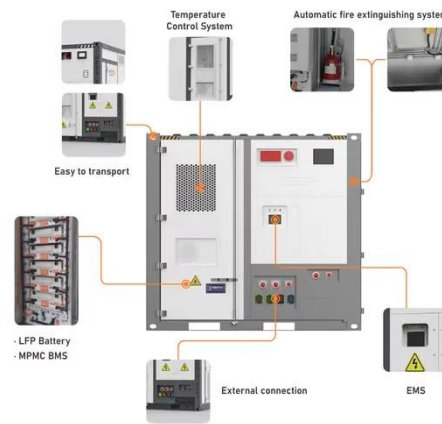

418kWh BESS Cabinet (400V / 690V)

/ 800V AC Output) , AIO ESS

The 418kWh BESS Cabinet is a high-capacity all-in-one (AIO) energy storage cabinet built for commercial and industrial (C& I) users who need fast deployment, scalable expansion, and clean ...

All-In-One Industrial and Commercial Energy Storage Cabinet System

AZE's All-in-One Industrial ESS is a versatile and compact energy storage system. One energy storage cabinet consists of inverter modules, battery modules, cloud EMS system, fire suppression system, ...

commercial emergency power storage system, Industrial Energy ...

Suitable for both on-grid and off-grid

scenarios, our cabinets convert fluctuating energy prices into predictable costs, ensuring uninterrupted power supply for production lines even during grid outages, ...

Emergency and Standby Power

These systems are intended to automatically supply power to selected loads (other than those classed as emergency systems) in the event of failure of the primary power source.