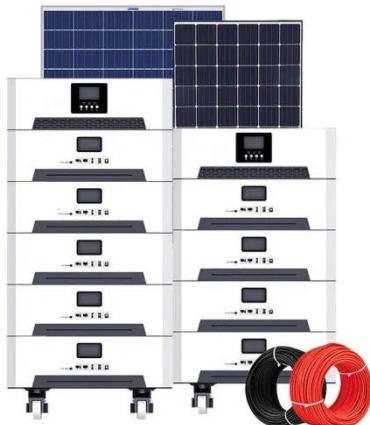

Winter Energy Storage Battery Care Guide: How to Maintain ...

Learn how cold temperatures affect energy storage batteries and follow practical winter maintenance tips to protect performance, safety, and battery lifespan.