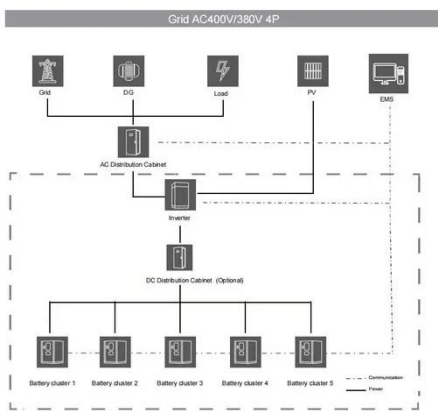

How intelligent management is shaping the future of energy storage

Battery Energy Storage Systems (BESS) have moved from emerging technology to critical grid infrastructure. As power markets become more volatile, batteries are no longer judged solely on ...