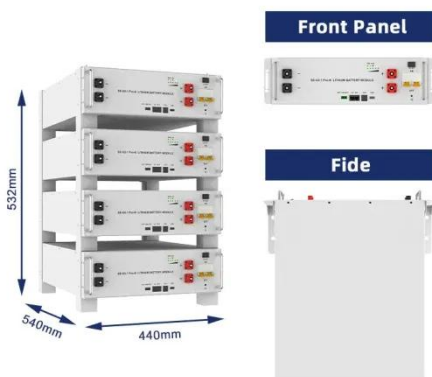

Enterprise Solar Farm

The Enterprise Solar Farm is an 80 MWAC (105 MWp) photovoltaic power station located about 25 miles west of Cedar City, Utah in Iron County. The project was developed by SunEdison, built by Mortenson Construction, and commissioned in September 2016. The electricity is being sold under a 20-year power purchase agreement to Rocky Mountain Power which serves customers in Utah, Idaho, and Wyoming.