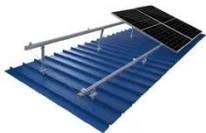

Surface-mount Electrical Boxes at Lowes

Outdoor electrical boxes and outdoor electrical junction boxes protect your switches and outlets from weather and moisture. Made from high-grade plastic, these waterproof electrical boxes are lightweight, easy to mount ...

TILE ROOF SOLAR MOUNTING SYATEM

STANDING SEAM ROOF SYATEM

ADJUSTABLE TILT FLAT ROOF SYATEM

TRIANGLE FLAT ROOF SYATEM

Exposed Outlet Box

Shop for Exposed Outlet Box at Walmart . Save money. Live better.

Copkim 4 Set 4 × 4" Electrical Junction Box with ...