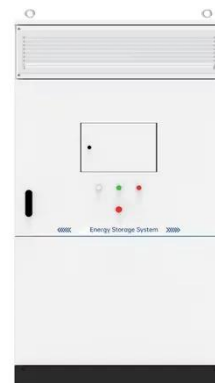

Decorative Electrical Junction Box

They are ideal for creating decorative exposed conduit designs and simplifying the process of connecting multiple light fixtures to a wall or ceiling. This makes them perfect for industrial-style decor, lamp bases, or ...