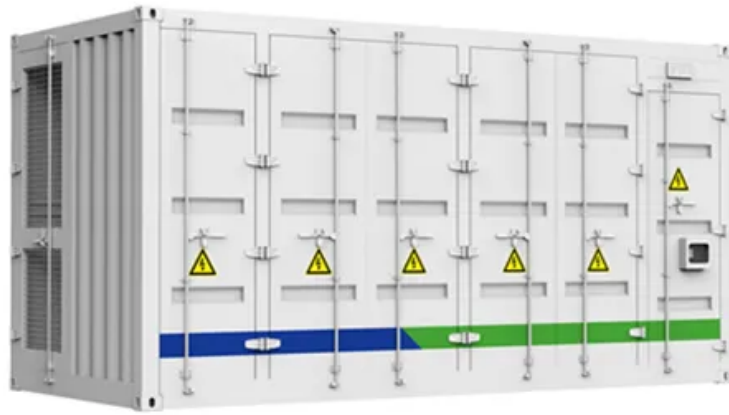

Fixed North American Data Center Cabinets for Power Distribution Rooms

Fixed North American Data Center Cabinets for Power Distribution

System Topology

Cabinet Power Distribution Units (PDUs) for Data Centers, Critical Power

Vertiv Liebert FDC Power Distribution Cabinet

Integrate power distribution into the rack environment, with the rack-sized Liebert FDC. The stand-alone cabinet blends physically and cosmetically with rack