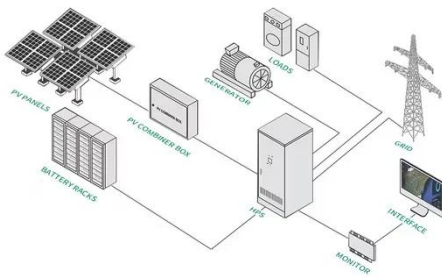

VREMT

Discover our high-efficiency, modular battery systems with zero capacity loss and rapid multi-cabinet response. Ideal for industrial, commercial, and emergency applications, our solutions offer remote ...