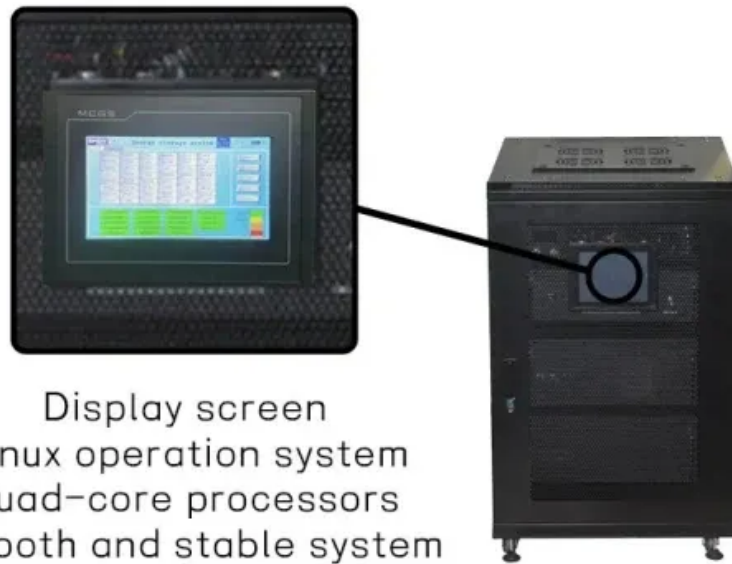

# Fixed Type Intelligent Photovoltaic Energy Storage Battery Cabinet for Hospitals

Display screen  
Linux operation system  
quad-core processors  
smooth and stable system