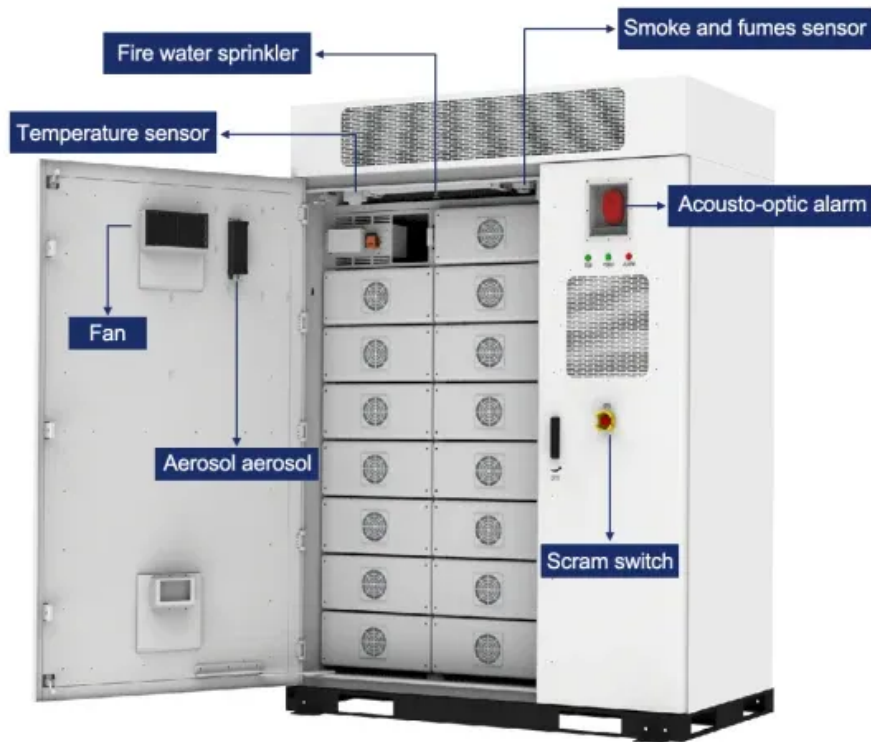

Freetown Fire Station Uses IP54 Outdoor Cabinet Automatic Type

Freetown Fire Station Uses IP54 Outdoor Cabinet Automatic Type

New Engine 2 has arrived! - Freetown Fire Department

After 3 years and 5 months of anticipation, the wait is finally over--our new Engine 2 has arrived! This week, crews have been busy swapping hoses, organizing equipment, and ensuring ...