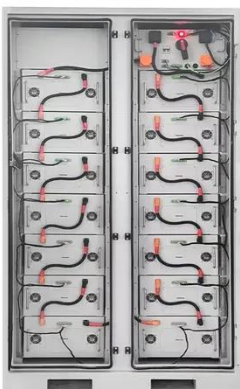

To Strive forward No Energy Waste