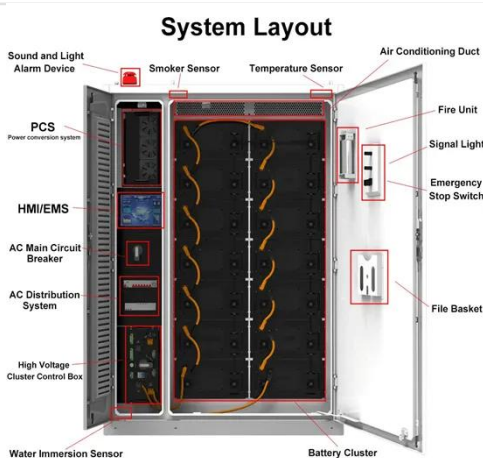

Fully automatic double-glass components

Fully automatic double-glass components

Automatic Insulating Glass Production Line For Double Glazing

It combines glass washing, spacer frame assembly, butyl sealing, gas filling, and precise panel pressing into one continuous workflow. This line supports both internal and external panel assembly, which ...

Vertical Automatic insulating glass online gas filling production line

Vertical automatic insulating glass flat press production line is mainly used for Insulating Glass Units (also known as double glazing glass, or double glaze) production. Our LBZ2000 model applies for ...

Moveable Double Glazed Glass Wall

, Avanti Systems USA

The Movare (TM) Movable Double Glazed Partition System delivers premium features which include acoustic performance and semi-automatic operation. The system has been laboratory tested ...