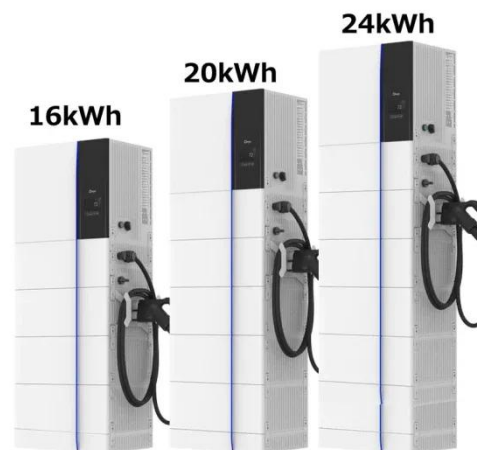

Información sobre la configuración de seguridad y privacidad de

Más seguridad y privacidad: te ofrece ajustes de seguridad y privacidad adicionales, como fijar aplicaciones y mostrar las notificaciones en la pantalla de bloqueo.