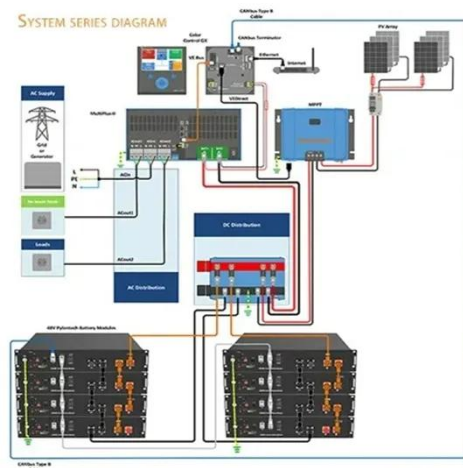

The Complete Guide to Winter TV 2025-2026: Everything to ...

From TV Guide's top picks for the most anticipated winter shows to our guides to what to watch on every streamer, you'll find all the information you need on winter 2025-2026 ...