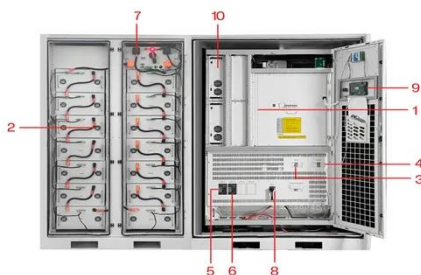

- 1 PCS Module
- 2 Battery room
- 3 Grid side circuit breaker
- 4 Load side circuit breaker
- 5 OPV1 side circuit breaker
- 6 OPV2 side circuit breaker
- 7 High Volt Box
- 8 BAT side circuit breaker
- 9 LCD display screen
- 10 MPPT

review for TV Guide.

Uhpc photovoltaic energy storage cabinet

The SolaX I& C energy storage cabinet, designed for large-scale commercial and industrial projects, integrates LFP cells with a capacity of up to 215kWh per cabinet, an Energy Management System ...