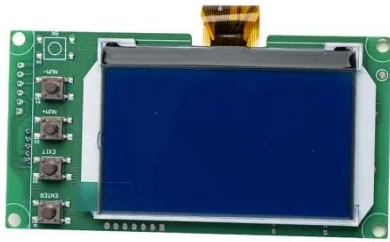

fishing, barbecue, car repair, truck, workshops, adventure and other ...

"Outdoor Power Supply"

Design engineers or buyers might want to check out various Outdoor Power Supply factory & manufacturers, who offer lots of related choices such as power supply, switching power supply and ...