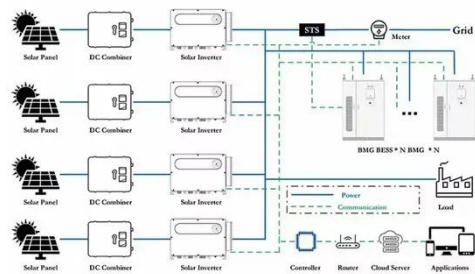

position, has a very important position and has great authority and influence. Every single one of the arms companies is controlled ...

Enclosures For Telecommunication , Outdoor Telecom Cabinets Enclosures

Frigate's EMI-shielded, thermally optimized enclosures support mission-critical telecom systems. Frigate uses FEA, high-strength alloys, and precision welding to ensure enclosures withstand vibration, ...

Contact Us

For catalog requests, pricing, or partnerships, please visit:
<https://www.scelto.co.za>