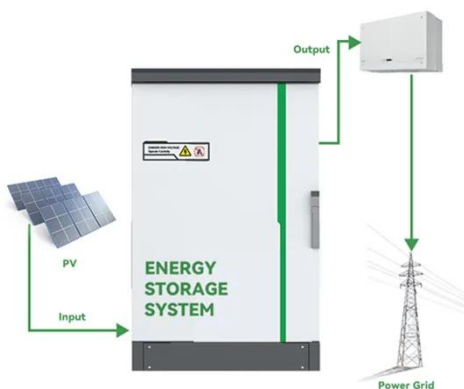

High: Definition, Meaning, and Examples

High (adjective, informal): Intoxicated by drugs or alcohol. The word "high" is a versatile term with multiple meanings and applications, spanning physical elevation, emotional states, and ...