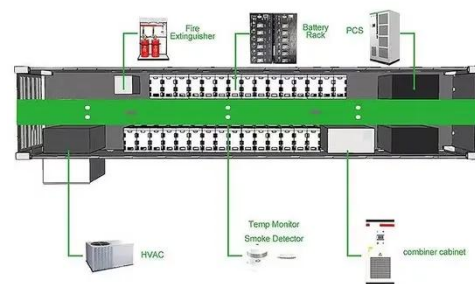

telecom operators, data centers, and network ...

Outdoor Cabinet Solutions by AZE Telecom: Reliable Network

An outdoor cabinet is a robust, weatherproof enclosure designed to house and protect sensitive telecommunications, networking, or electrical equipment in outdoor environments.

Telecommunication Enclosures , Iceberg Cabinets

Outdoor telecom equipment cabinets are designed to withstand wind, rain, snow, dust, and extreme temperatures. Our outdoor telecommunication enclosures are NEMA and IP-rated to ensure top-tier ...