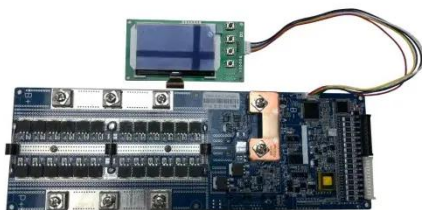

Indoor ess cabinet

The UL certified Outdoor ESS Cabinet has a robust and rugged internal and external structure. It is delivered >95%