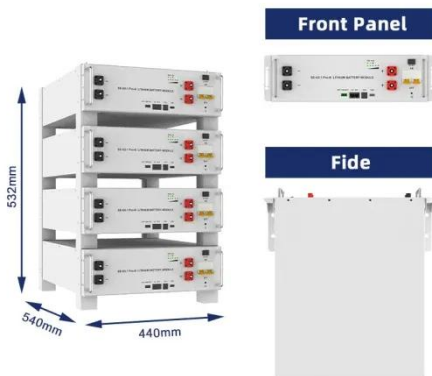

BESS Cabinets , Modular, ...

AZE's All-in-One Energy Storage Cabinet & BESS Cabinets offer modular, scalable, and safe energy storage solutions. Featuring lithium-ion batteries, smart BMS, and thermal management, they're ideal ...