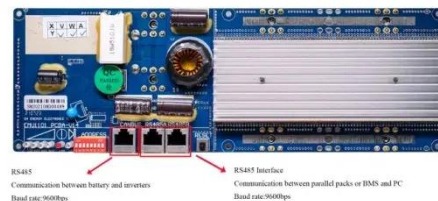

Contact Us

For catalog requests, pricing, or partnerships, please visit:
<https://www.scelto.co.za>