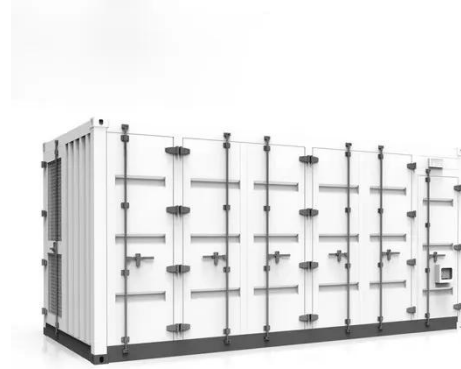

and Inverter, 300W ...

The kit includes a high-capacity battery and an efficient inverter, both designed

...

Best 12V to 220V Power Inverters for Cars, RVs, and Solar Systems

Finding the right power inverter to convert 12V DC to 220V AC is essential for powering electronics from a vehicle or off-grid solar source. This guide covers top 5 reliable inverters, each ...

Best Inverters for Lithium Batteries to Power Your Off-Grid and ...

Below is a comparison table summarizing some top-rated inverters and inverter-inclusive setups that work well with lithium batteries for various applications including RVs, solar systems, and ...