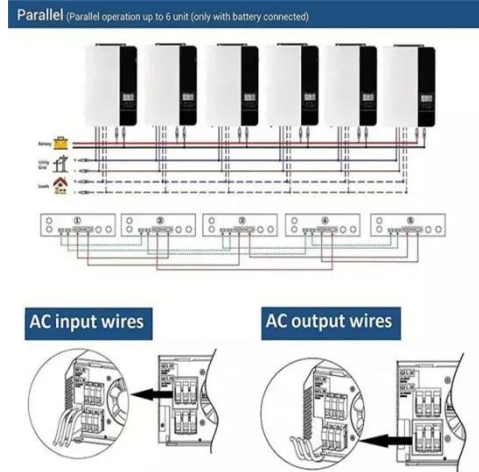

requirements.

Contact Us

For catalog requests, pricing, or partnerships, please visit:
<https://www.scelto.co.za>