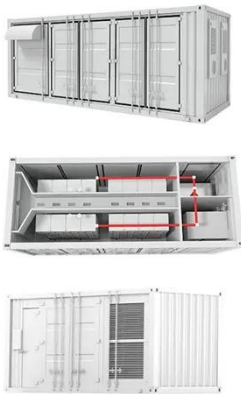

Examples

High (adjective, informal): Intoxicated by drugs or alcohol. The word "high" is a versatile term with multiple meanings and applications, spanning physical elevation, emotional states, and ...