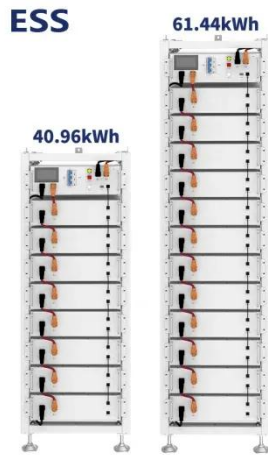

base station battery systems account for 34% of operational expenses, surpassing even tower rental costs in urban areas.

HIGH Definition & Meaning

high implies marked extension upward and is applied chiefly to things which rise from a base or foundation or are placed at a conspicuous height above a lower level.

Leveraging Battery Energy Storage for Enhanced

BESS can act as a reliable backup power source during grid outages. The stored energy in the batteries is readily available to power critical telecom equipment, ensuring uninterrupted communication services for ...

How Communication Base Station Energy Storage Lithium Battery Works

Energy Charging: During periods of excess grid power or renewable energy