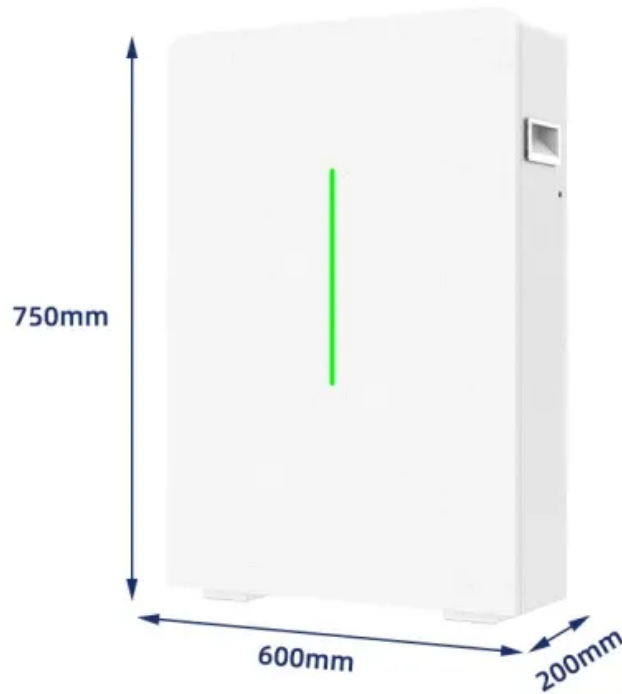

## Overview

---

How many RF modules are in a base station cabinet?

The base station cabinet contains as many as six RF modules. These multicarrier modules support both Huawei's GSM-R 5.0 and the company's enterprise LTE (eLTE). A telecom battery backup system is a comprehensive portfolio of energy storage batteries used as backup power for base stations to ensure a reliable and stable power supply. Huawei's intelligent lithium battery solutions provide dynamic peak shifting, transforming traditional backup power systems. Energy Storage System Products List covers all Smart String ESS products, including LUNA2000, STS-6000K, JUPITER-9000K, Management System and other accessories product series. How many UMTS carriers can a bbu3900. Huawei has built the world's largest microgrid power station, which has the capacity to generate one billion kilowatt-hours (kWh) of power a year and provide power to Saudi Arabia's Red Sea New City project. Loads are powered by solar energy controllers, which also charge the batteries.