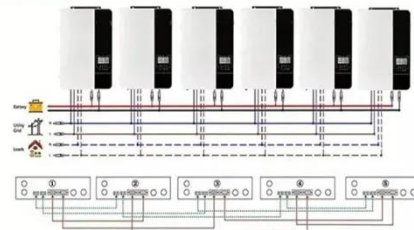

Huawei photovoltaic inverter fault maintenance

Take a quick look at Huawei solar inverter models, conversion efficiency, input, output, safety instructions, and Check that the inverter is not damaged or deformed.

Parallel (Parallel operation up to 6 unit (only with battery connected))