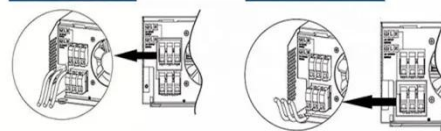

Parallel (Parallel operation up to 6 unit (only with battery connected))

AC input wires

AC output wires

Huawei Solar Inverter Complete Guide 2025: Models, Performance

Comprehensive Huawei solar inverter guide covering SUN2000 series, performance data, pricing, installation tips, and expert reviews. Updated 2025.