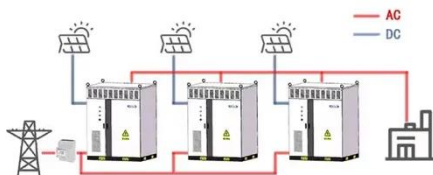

WORKING PRINCIPLE

Huawei 25 KW , Three Phase Inverter

The Huawei SUN2000-25KTL-M5 is a high-performance 25 KW three-phase inverter designed for efficient and reliable solar energy conversion. With advanced smart string technology, high MPPT ...

Huawei 25kW Inverter: Powering Sustainable Energy