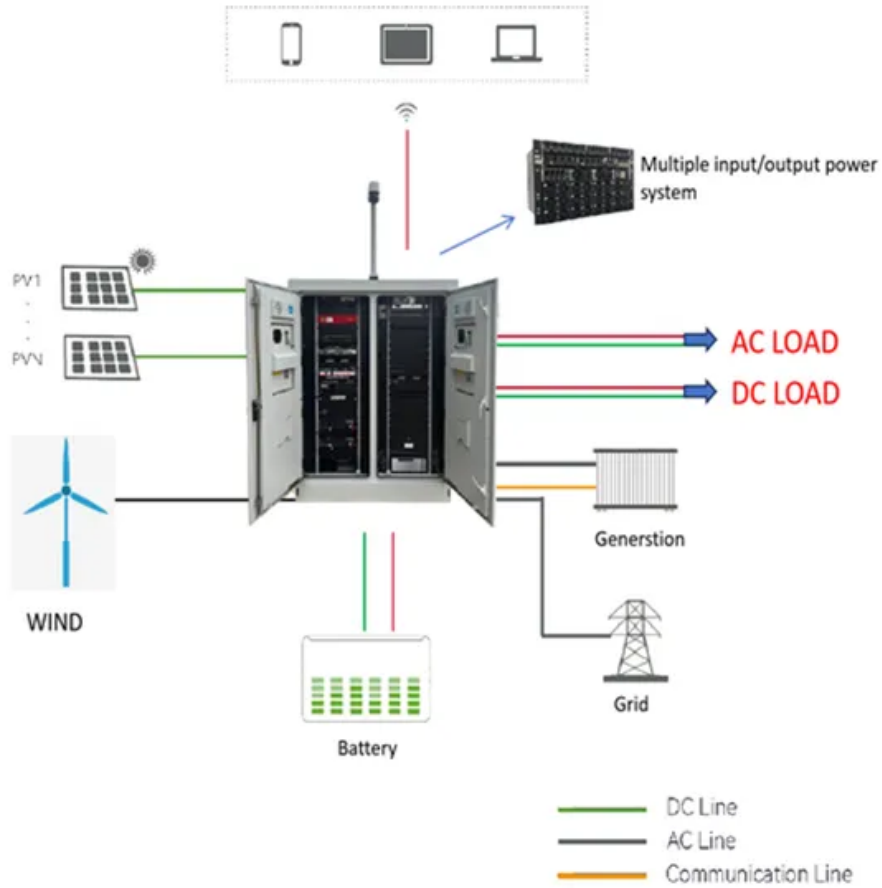

Huawei inverter 25kW model