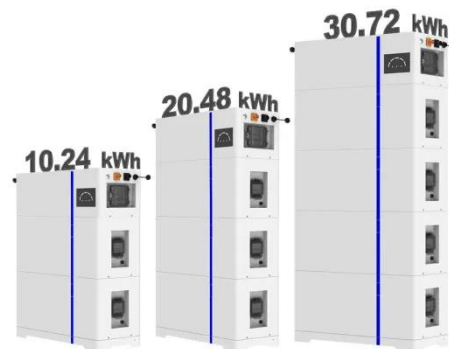

Hybrid inverter 15kW for sale in Myanmar

Hybrid inverter 15kW for sale in Myanmar

Growatt Hybrid Solar Inverter

Shop our hot sale Myanmar growatt hybrid on grid Solar Inverter. Enjoy 98.8% efficiency, dual output, and pure sine wave. Perfect for off-grid and on-grid systems., Alibaba .

Solar Power Inverter 15KW Solar Hybrid Inverter 3 Myanmar , Ubuy

With a robust 15KW capacity and advanced MPPT technology, this inverter maximizes solar energy conversion, ensuring effective energy production and significantly reducing electricity costs for ...