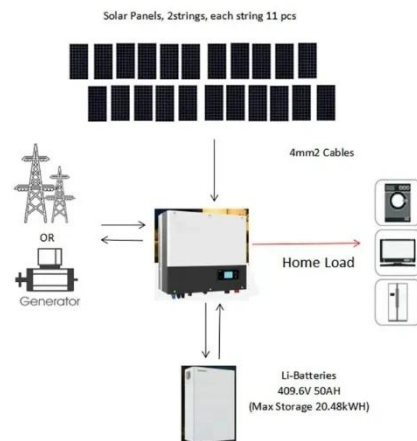

330W Solar Panel Complete Guide: Power, Performance & Best ...

Complete 330W solar panel guide covering specifications, top brands, real-world performance, and buying advice. Compare efficiency, pricing, and installation tips.