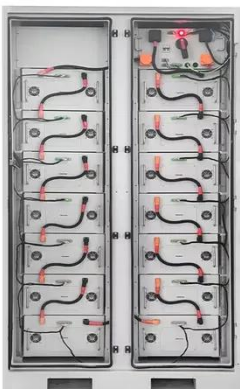

- ✓ All in one
- ✓ 100~215kWh High-capacity
- ✓ Intelligent Integration

800mm Wide x 1200mm Deep Server Cabinets/Racks , Comms Express

Explore the range of 800mm Wide x 1200mm Deep Server Cabinets/Racks available at Comms Express, Networking Reseller - Free Delivery Available To Buy Online Today.