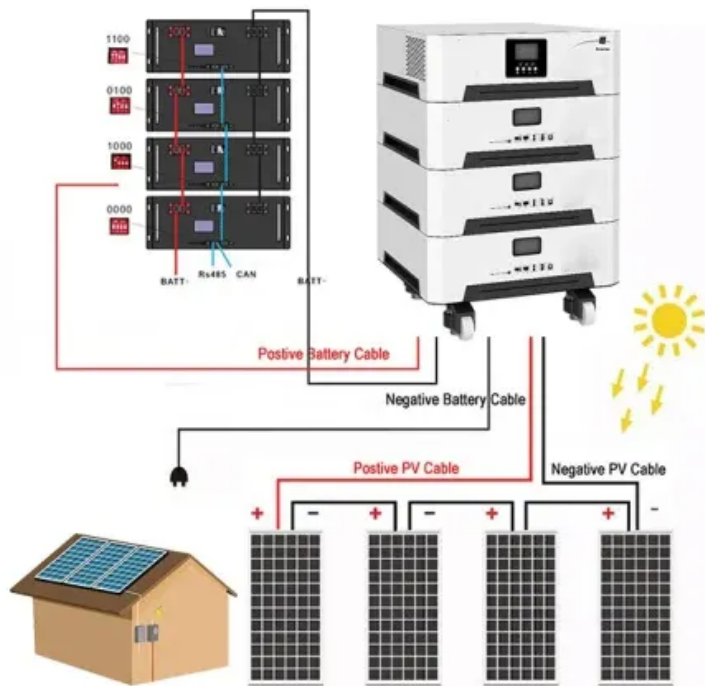

Industrial solar battery cabinet bess company

Industrial solar battery cabinet bess company

Commercial BESS and Industrial Power Battery Energy Storage ...

Discover the ultimate solution to harness the power of the sun with our groundbreaking commercial and industrial solar power battery storage systems. Unleash the full potential of renewable energy with ...

All-in-One Energy Storage Cabinet & BESS Cabinets , Modular, ...

AZE's All-in-One Energy Storage Cabinet & BESS Cabinets offer modular, scalable, and safe energy storage solutions. Featuring lithium-ion batteries, smart BMS, and thermal management, they're ideal ...

250 to 1000 kWh usable stored energy

The BESS includes a control cabinet with auxiliary transformer, a power conversion system (PCS) and up to three battery cabinets (with six or eight battery modules in each cabinet).

The cabinet-mounted commercial and industrial energy storage system is designed to store large amounts of solar and grid energy, which can later be used

to sustain critical operations during
power ...

Contact Us