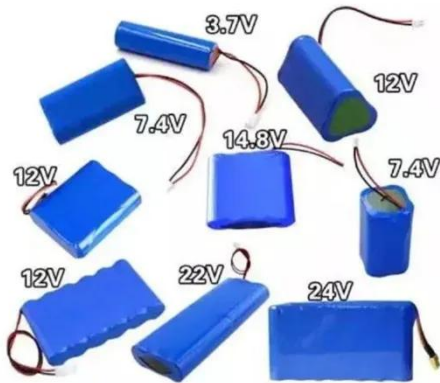

Industrial solar battery cabinet bess company