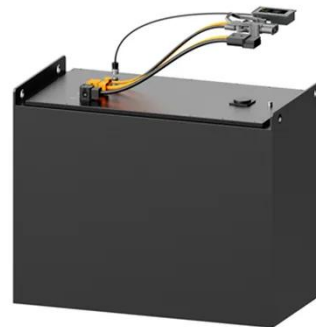

Intelligent Battery Cabinet for French Data Centers

Intelligent Battery Cabinet for French Data Centers

Solition Data Center , Exide

Our new Solition Data Center energy storage system boasts intelligent features, which culminate in safety and reliability, longevity, space savings and easy-to-manage maintenance.

Vertiv Introduces Fully Populated, High-Density Lithium Battery

"With our Vertiv EnergyCore battery cabinets, we are delivering exactly what our customers and our industry need - compact, high-density energy storage capable of operating safely ...

ZincFive Introduces BC 2 AI Battery Cabinet to Address AI Power ...

ZincFive announced the upcoming release of BC 2 AI, a breakthrough nickel-zinc UPS battery cabinet engineered to meet the unique power demands of artificial intelligence workloads in ...