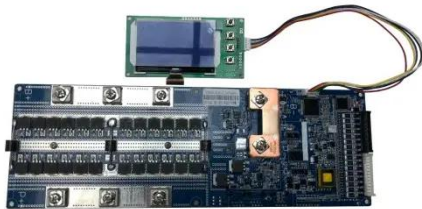

Wave Inverter DC ...

Buy 4000W/5000W/5500W Pure Sine Wave Inverter DC 48V/60V/72V To AC 220 Car Solar Power Inverter at business.walmart Technology - Walmart Business Supplies

Pure sine wave 72v inverter 5000w

The 72V 5000-watt inverter is a cornerstone of off-grid solar systems and whole-house backup solutions. In rural or remote homes not connected to the grid, it converts stored DC power from lithium or lead ...

Amazon : 72 Volt Inverter

5000W Power Inverter 72V DC to 110V AC Converter with LED Display Dual AC Outlets Dual Fans Radiating for RV, Camp, Boat and Home Emergency Portable Pure Sine Wave Inverter (Smart ...

5000 Watt Heavy-Duty Modified Sine Wave Inverter

With a 5000-watt output, this inverter is the best choice for most large power requirements. Plug your appliances directly into its four AC outlets, or wire it