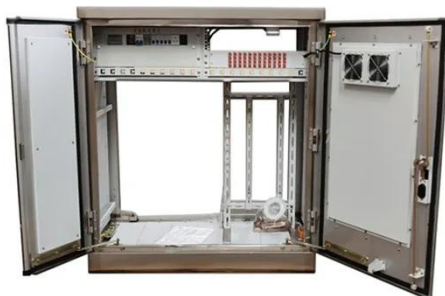

Inverter output power 90kW

Inverter output power 90kW

Three Phase Inverter with Synergy Technology

Three Phase Inverter with Synergy Technology For 220V/230V Line to Line Grids SE50K / SE66.6K / SE90K / SE100K

Growatt MAX 90KTL3 MV - 90kw on grid solar inverter

3 phase grid-tied inverter for residential or small commercial rooftop application. fanless design, compact and easy for installation. LED+APP, for easy local maintenance. Power rating up to 100.000W, ...

Solis S5-GC90K-US 90kW 3 Phase 10-MPPT w/ AFCI w/ FAN.

With a power output of 90kW and 10 MPPT (Maximum Power Point Tracking) inputs, it efficiently converts solar energy into usable electricity. Equipped with AFCI (Arc Fault Circuit Interrupter) and a ...

Solis S5-GC90K-US : 90kW Three- Phase Inverter w/ AFCI - ...

With a maximum efficiency of 98.8%, the Solis S5-GC90K-US delivers exceptional power conversion, optimizing the energy yield from your solar panels while incorporating advanced cooling strategies to ...