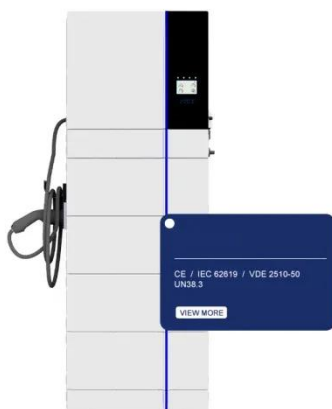

Iraq Communication Base Station Energy Management System Signal Tower

Iraq Communication Base Station Energy Management System Sign

EFFICIENT POWER UTILIZATION IN COMMUNICATION ...

The base stations comprises of electronic equipment and antennas that receive and transmit radio frequency signals. Effective energy management is the essential requirement for successful ...

Middle East Communication Base Station Energy Management System Signal

The smart power consumption management system of the base station installs AC and DC intelligent monitoring equipment, wireless acquisition equipment, and system management platforms on 5G ...