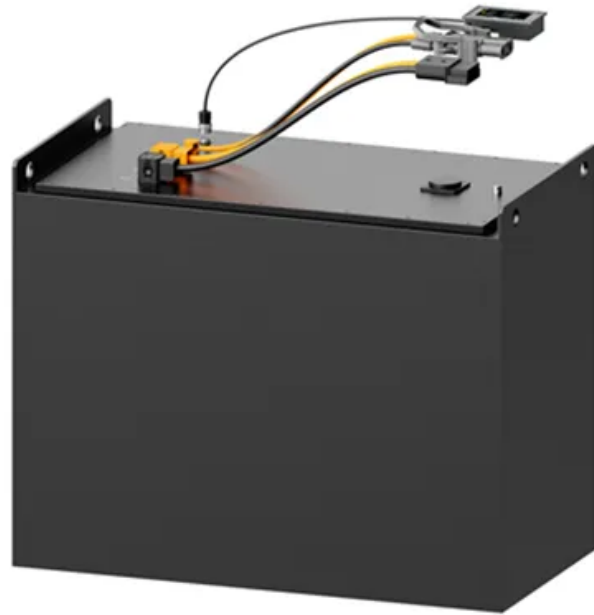

Is there a 12kW inverter

Is there a 12kW inverter

Fortress Power

The Envy True 12kW inverter combines power, flexibility, and smart design--ideal for future-proof solar + storage installations. Whether you're building a new off-grid system or upgrading an existing one, ...

Growatt SPF 12000T 12.0kW Split-Phase Off-Grid Storage Inverter

The Growatt SPF 12000T DVM-US MPV, is a 12kW Split Phase Off-Grid Inverter designed to provide reliable and efficient power for off-grid solar systems. With its advanced Dual Maximum Power Point ...

Amazon : GRANDTECH 12KW All-in-One Hybrid Solar Inverter, ...

With a pure sine wave output of 120V/240V and 12000VA (12KW) rated power, this all-in-one inverter provides stable and reliable energy for various applications. You can connect up to 6 ...

Growatt SPF 12000T 12.0kW Split-Phase Off-Grid Storage Inverter ...

The Growatt SPF 12000T DVM-US MPV, is a 12kW Split Phase Off-Grid Inverter designed to provide reliable and efficient power for off-grid solar systems. With its advanced Dual ...