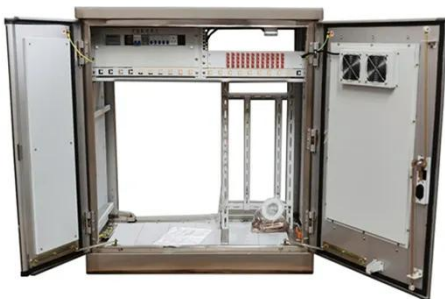

How to Choose the Best 12kw Inverter for Solar & Backup Power

Yes, a 12kW inverter can power most homes, especially when paired with battery storage. However, actual capability depends on simultaneous load demands and surge requirements ...