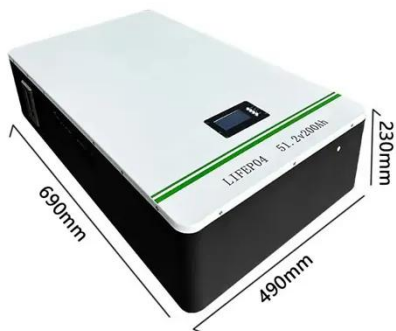

Growatt SPF 12000T 12.0kW Split-Phase Off-Grid Storage Inverter

The Growatt SPF 12000T DVM-US MPV, is a 12kW Split Phase Off-Grid Inverter designed to provide reliable and efficient power for off-grid solar systems. With its advanced Dual Maximum Power Point ...

Amazon : GRANDTECH 12KW All-in-One Hybrid Solar Inverter, ...

With a pure sine wave output of 120V/240V and 12000VA (12KW) rated power, this all-in-one inverter provides stable and reliable energy for various applications. You can connect up to 6 ...

Growatt SPF 12000T 12.0kW Split-Phase Off-Grid Storage Inverter ...

The Growatt SPF 12000T DVM-US MPV, is a 12kW Split Phase Off-Grid Inverter designed to provide reliable and efficient power for off-grid solar systems. With its advanced Dual ...

12kW Inverter Guide: Best Models, Installation & Reviews (2025)

A 12kW inverter is a power conversion device that transforms 12,000 watts of DC electricity from solar panels or batteries into usable AC power for your home or business.