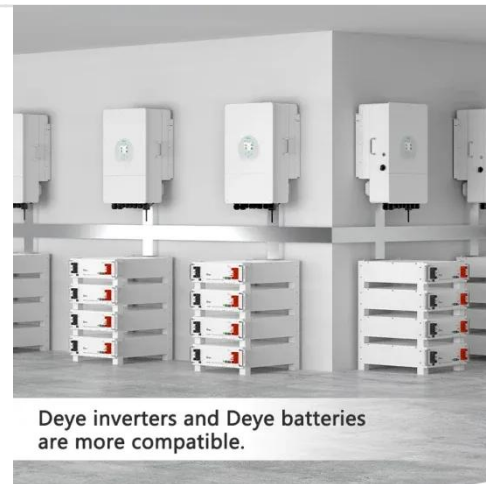

90kW/266kWh Outdoor cabinet BESS

90kW/266kWh Outdoor cabinet BESS Features All-in-one design and highly integrated Modular design with different optional parts. Easy-to-install NEMA 3R / IP54 rated Parallel installation side-by-side or ...