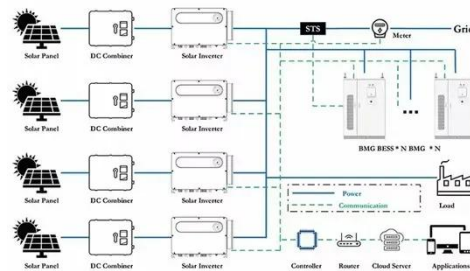

Iceland outdoor battery cabinet BESS

Outdoor Cabinet BESS CX-CI002 is an all-in-one 215kWh lithium battery storage cabinet system specifically developed for demand regulation, peak shaving, industrial and commercial energy