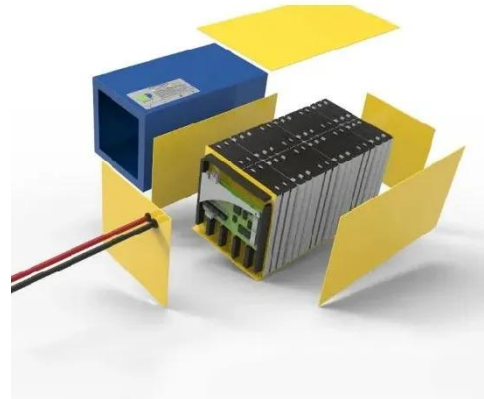

J500 inverter price

Overview

Find many great new & used options and get the best deals for HITACHI J500 1100HF Inverter 110kW 195A at the best online prices at eBay! Free shipping for many products!. Find many great new & used options and get the best deals for HITACHI J500 1100HF Inverter 110kW 195A at the best online prices at eBay! Free shipping for many products!. Earn up to 5x points when you use your eBay Mastercard®. Learn more Spread the cost of your purchases over 3 to 24 months with an interest rate from 0. There's no fees if you pay on time. All set! You can manage payments in the Klarna app or website Down payment may be required. Klarna. Accessories IN: 1*charging adapter cable, 1*solar charging cable, 1*car charging cable,1*User Manual. Overcharge, over-current, over discharge, over-voltage, overheating, overpower, short circuit. Solar-powered Pure-sine Lithium-battery Wireless-charging Multi-protection Portable Power Station. FACTORY WARRANTY MAY NOT APPLY. RADWELL 2-YEAR WARRANTY INCLUDED We provide a. US \$38. 00FedEx Ground / FedEx Home Delivery®.

J500 inverter price

HITACHI J500 1100HF Inverter 110kW 195A

Find many great new & used options and get the best deals for HITACHI J500 1100HF Inverter 110kW 195A at the best online prices at eBay! Free shipping for many products!

J500/500w/519.48wh Silent Generator Solar Inverter Lithium Battery

J500/500W/519.48Wh Silent Generator
Solar Inverter Lithium Battery Power
Station Portable Emergency Power

J500-022H96U Drive by HITACHI

OEM Factory Price LifePO4 Cell J500 Portable Power Station ...

High Capacity Energy Storage: The OEM Factory Price LifePO4 Cell J500 Portable Power Station offers a 519Wh/500W backup power solution, suitable for home use, perfect for users like John who require ...