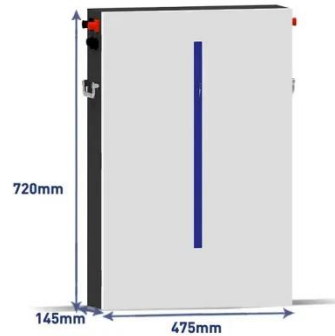

Bifacial Solar Panel Pallet

Save even more on RES Supply's every day low JA Solar prices by purchasing a pallet. Or purchase multiple pallets to take advantage of our low $149 flat rate shipping.

JA Solar Pallet of 550W Bifacial Solar Panel , 31 Panels , JAM72D30-55

Unlock high-efficiency solar power with the JA Solar 550W module, designed for maximum energy output and long-term reliability. Featuring cutting-edge 11BB bifacial cell technology, this panel delivers up to 600W with ...

31x JA Solar 550W Bifacial PV Module 144 Half-Cell JAM72D30-550/MB (Pallet)

Elevate your solar energy projects with the JA Solar DeepBlue 3.0 JAM72D30-550/MB, a high-efficiency bifacial solar panel designed for commercial and utility-scale installations. This pallet includes 31 panels, each ...