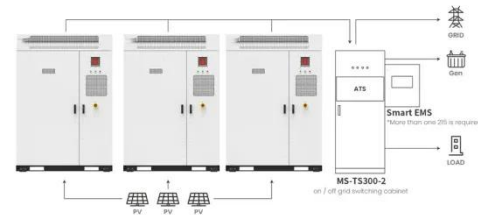

High-Capacity Energy Storage: The product offers a range of capacities from 1MWh to 10MWh, making it suitable for various commercial applications, as requested by the user.

Application scenarios of energy storage battery products