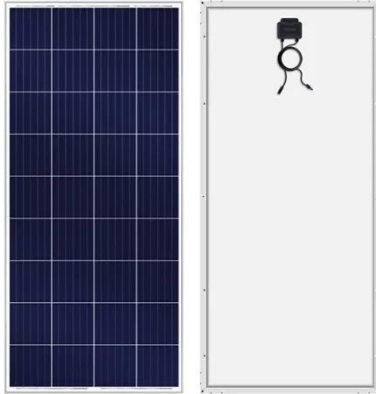

renewable integration, and power for utilities and industrial users.