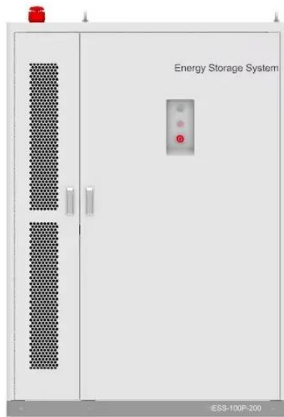

telephone services, mobiles and internet services, are provided by Telecom Services ...

Kiribati Industrial Energy Storage Cabinet Brand Ranking: Top ...

Choosing the right industrial energy storage cabinet in Kiribati means balancing corrosion resistance, thermal management, and microgrid readiness. As the nation transitions to renewables, these ...