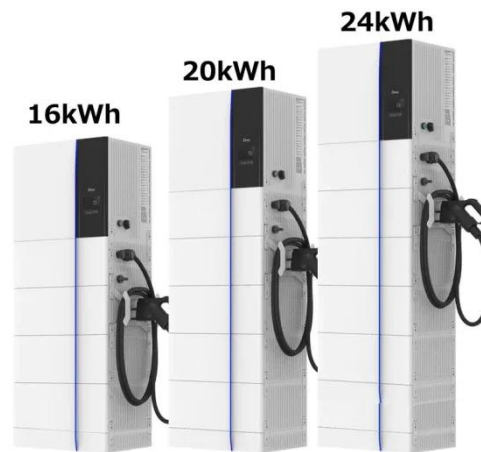

ChargeGuard(TM) system that helps minimize ...

Contact Us

For catalog requests, pricing, or partnerships, please visit:
<https://www.scelto.co.za>