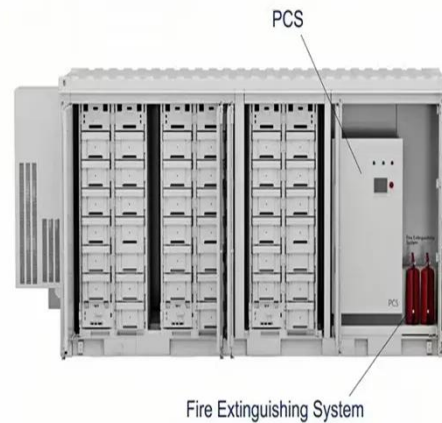

Enter Kosovo's 200MWh battery energy storage system (BESS) - a game-changer backed by a \$234 million U.S. grant [1] [2]. But here's the kicker: the real MVP isn't just the giant ...

Kosovo New Energy Battery Cabinet Factory

HEAT DISSIPATION

Cold aisle containment, making optimal refrigeration effect:

Energy storage battery cabinet kosovo

The Vertiv HPL lithium ion battery cabinet provides safe, reliable, and cost-effective high-power energy, with improved performance over traditional valve-regulated lead-acid systems.