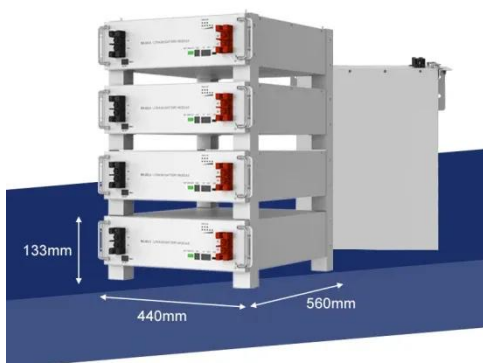

Extra Large 12V Pure Sine Wave Power Inverter , Inverters R Us

Inverters R Us carries a wide variety of large 2001+ watt 12 volt pure sine wave power inverters manufactured by Aims, COTEK, Go Power!, KISAE, Magnum Energy, Outback, Thor, Wagan & ...